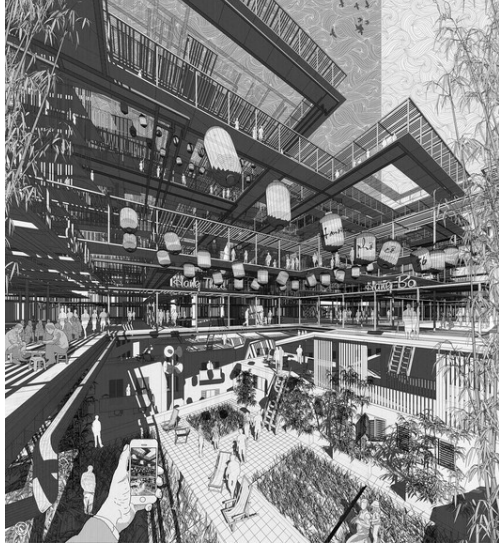

Insulated Sliding Doors - Sky-Frame Classic | Sky-Frame

Roof solar collector THERMOSLATE® | Cupa Pizarras

Translucent panels in Outdoor Light Studio | Rodeca

Axonometric - Isometric

©

Six Housing
2009

5
TOWER
Dachau 2008

©

©

Session I
Caribbean Culture

Elements
Highly detailed facade
Ramp for the stage
Ramp for the stage
Ramp for the stage

Session II
The Reconnection

Elements
The ramp for the stage
Ramp for the stage
Ramp for the stage
Ramp for the stage

Session III
Pier Heritage

Elements
The ramp for the stage
Ramp for the stage
Ramp for the stage
Ramp for the stage

©

©

©

©

PALACE OF CONGESTION

Sections