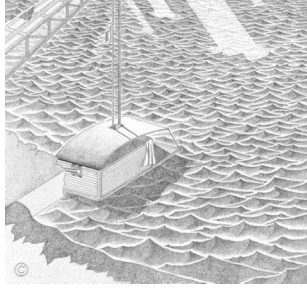

MOST VISITED

111 West 57th Street, most Slender Skyscraper in the World Tops Out

10 Resistant Plants that Survive in Low Light Spaces

Sustainable Parking Space for an Eco-Responsible Generation

MOST VISITED PRODUCTS

Insulated Sliding Doors - Sky-Frame Classic | Sky-Frame

Roof solar collector THERMOSLATE® | Cupa Pizarras

Translucent panels in Outdoor Light Studio | Rodeca

Axonometric - Isometric

©

Six Housing
2009

5
TOWER
Dachau 2008