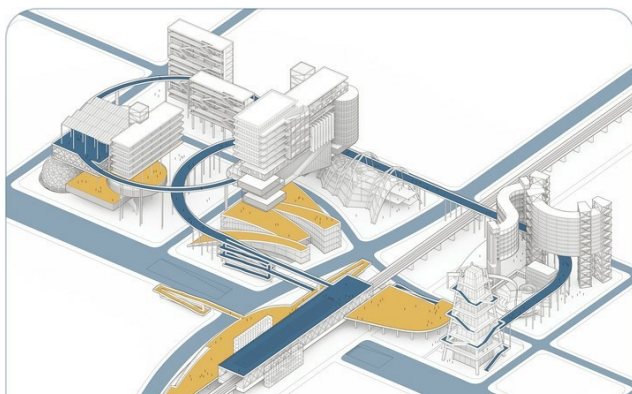

MOST VISITED

111 West 57th Street, most Slender Skyscraper in the World Tops Out

10 Resistant Plants that Survive in Low Light Spaces

Sustainable Parking Space for an Eco-Responsible Generation

MOST VISITED PRODUCTS

Insulated Sliding Doors - Sky-Frame Classic | Sky-Frame

Roof solar collector THERMOSLATE® | Cupa Pizarras

Translucent panels in Outdoor Light Studio | Rodeca

Axonometric - Isometric

©

Six Housing
2009

5
TOWER
Dachau 2008

©

©

Session I
Caribbean Culture

Elements
Highly detailed facade
Ramp for the stage
Ramp for the stage
Ramp for the stage

Session II
The Reconnection

Elements
The ramp for the stage
Ramp for the stage
Ramp for the stage
Ramp for the stage

Session III
Pier Heritage

Elements
The ramp for the stage
Ramp for the stage
Ramp for the stage
Ramp for the stage

©

©

©

©

PALACE OF CONGESTION

Sections